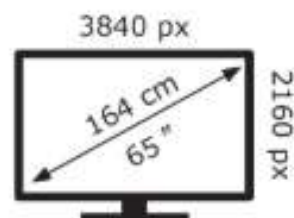

85 kWh/1000h

ABCDEF**G**
HDR
152 kWh/1000h