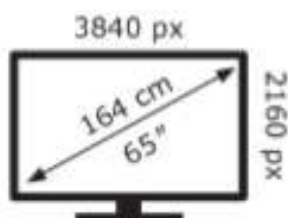

LG Electronics

65QNED7EB3C

85 kWh/1000h

ABCDEF**G**
HDR
152 kWh/1000h

2019/2013

LG Electronics

65QNED7EB3C

85 kWh/1000h